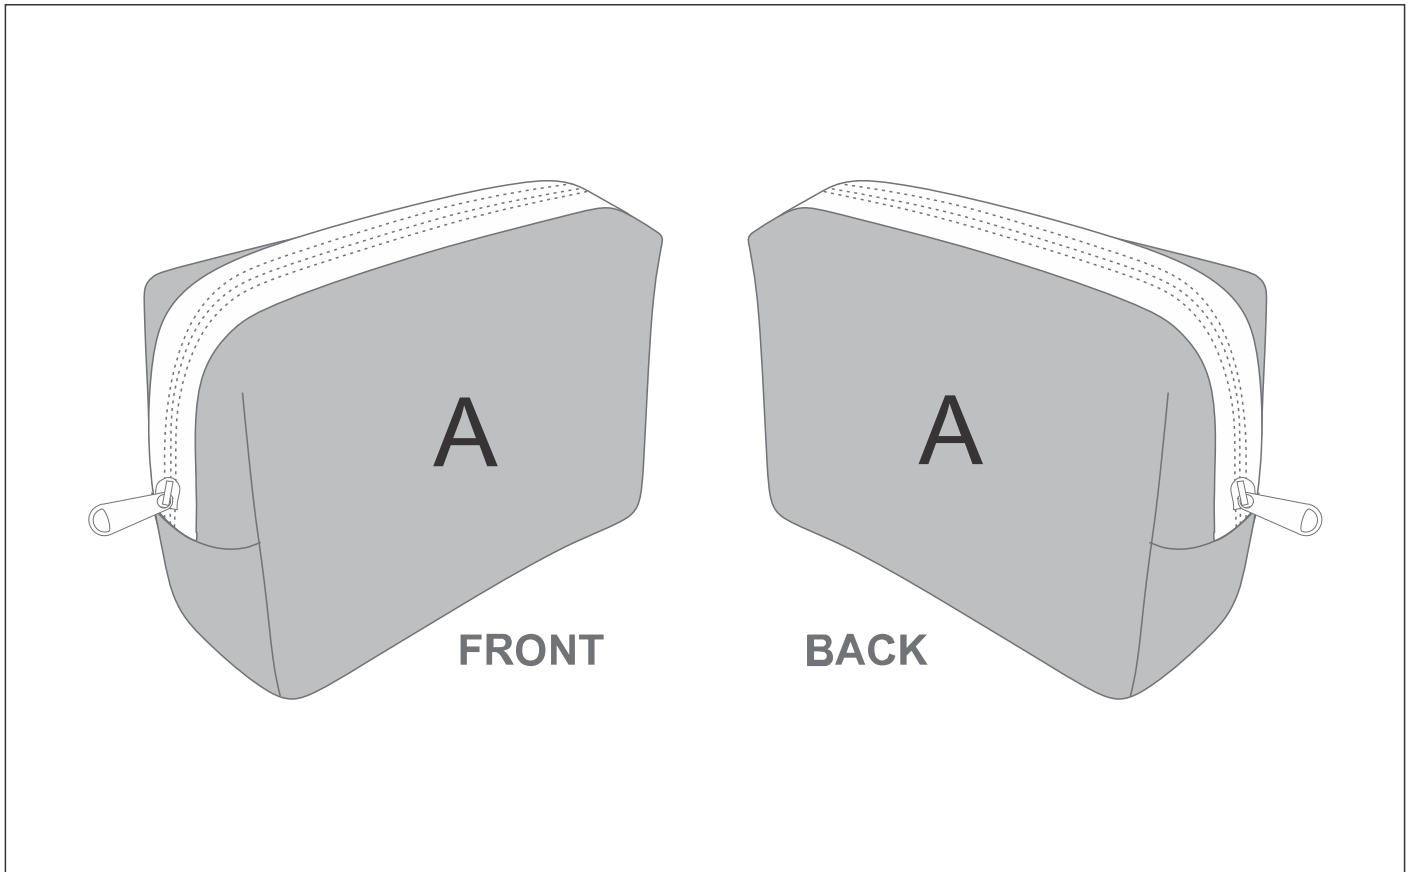

SG-HP-101-G

PPS Hoppla Emma Neoprene Toiletry Bag

Need to know:

- Includes 1-Position Sublimation (setup fees apply)
- **Please Note: We cannot guarantee 100% logo Alignment on all Brandable Panels.**
- **NB: Please note that Neoprene material is not conducive to having predominantly white back grounds due to the print transferring nature of the fabric and process used to complete the print. We always advise to have a background colour within the design as this mitigates the chances of material blemishes and ghosting of print.**

Branding Options:

Position A

1. Custom Sublimation A (CPSUB-A)
Full Colour
Size: 390mm wide x 473mm high